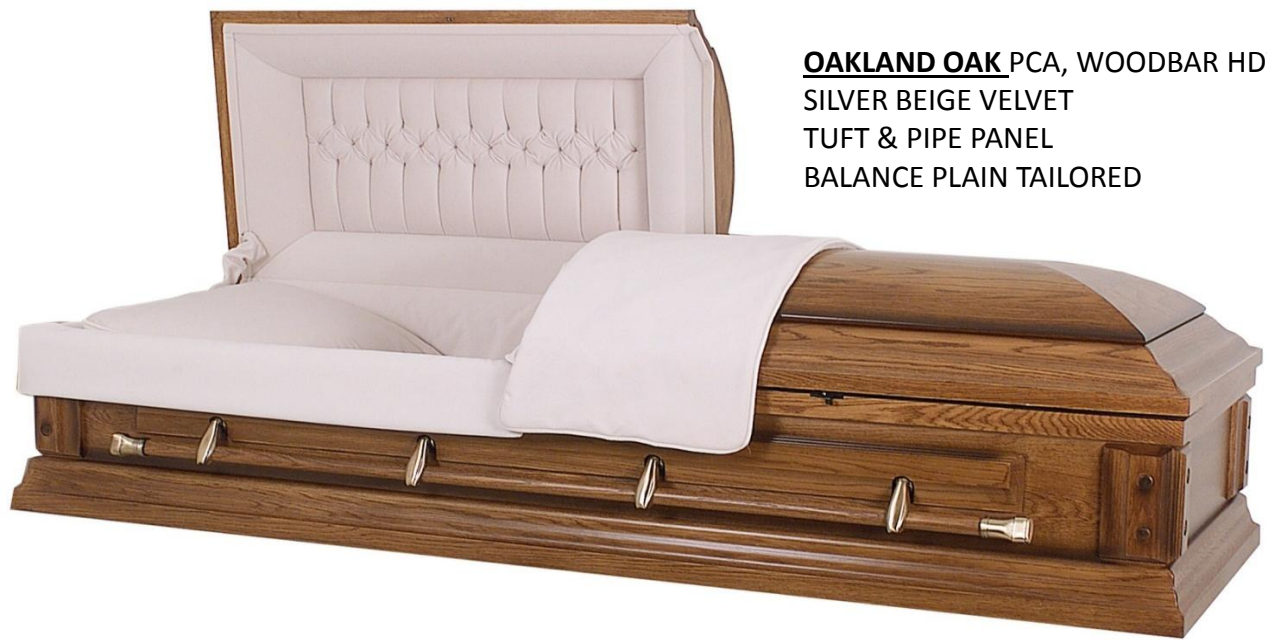

**MAJESTIC** PCSA Stainless Steel  
Brushed Gold, Painted Black  
1510 Gold Hdwe.  
STARLITE VELVET, TUFT & PIPE PANEL  
Balance Plain Tailored, Tufted Pillow & Overlay

**ROSE** PCSA Stainless Steel  
Brushed Copper, Painted Pink, Shaded Copper  
4290 Copper Hdwe.  
PINK VELVET, 3 PIECE ROSE INTERIOR  
Balance Regular Shirred

**WINSTON MAPLE** PCA, WOODBAR HDWE.  
CAMILLIA VELVET  
FAN TUFT PANEL  
PLAIN ROLLS, BALANCE SHIRRED

**TESTAMENT** PCA Oak  
Wood Bar Hardware,  
Cross Corner/Last Supper Lug  
ROSETAN VELVET, FULL RAY PANEL  
Plain Rolls, Balance Milford Shirred

**HARRISON** PCA Poplar  
Wood Bar Hardware  
ROSETAN CLARE, GALAXY PANEL  
Balance Plain Tailored, Fine Solid Shirred Hinge &  
Throw

**OAKLAND OAK** PCA, WOODBAR HDWE.  
SILVER BEIGE VELVET  
TUFT & PIPE PANEL  
BALANCE PLAIN TAILORED